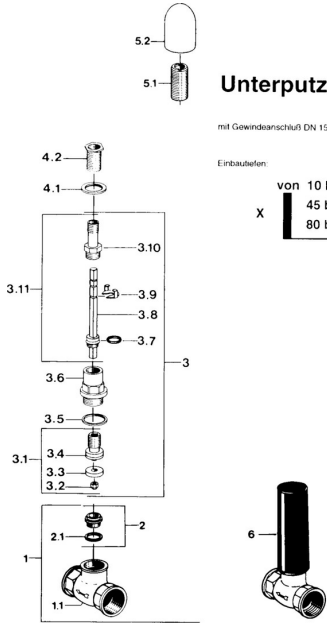

## Spare parts

### Unterputzventil DN 15 (G 1/2)

mit Gewindeanschluß DN 15:

Einbaulängen:

X  
 von 10 bis 45 mm  
 45 bis 80 mm  
 80 bis 115 mm

### SP02200100

	Name	Code
1	Body <b>Discontinued</b>	59902011
2	Seat, DN15, R1/2	59904616
2.1	Gasket, 18.5x15x1.5	59902314
3	Headpart, 10-45 mm, G1/2	59902723
3	Headpart, 80-115 mm, G1/2	59901451
3	Headpart, 45-80 mm, G1/2	59902726
3.1	Valve <b>Discontinued</b>	59904956
3.3	Gasket ring	59902301
3.5	Gasket, 25x21x2 <b>Discontinued</b>	59902319
3.7	O-ring, d 9.25x1.78	59902338
3.8	Spindle, 10-45 mm <b>Discontinued</b>	59902695
3.8	Spindle, 45-80 mm <b>Discontinued</b>	59902697
3.9	Spring clip	59901017
3.10	Thread nipple <b>Discontinued</b>	59902620
3.11	Raising kit, L=150 <b>Discontinued</b>	59902701
3.11	Raising kit, 45-80 mm	59905576
3.11	Raising kit, 80-115 mm Chrome	59905577
4.1	Knurled nut	59902621
4.2	Thread nipple, M12x1/M15x1, AF17	59902708
5.1	Thread nipple	59901373
5.2	Shut-off cap	59901106