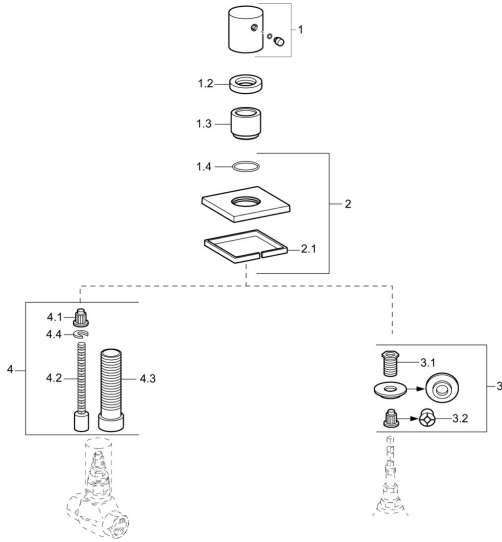

EAN: 4015474187252
static.hansa.com/02289178

Spare parts

SP02289172

	Name	Code
1	Handle Chrome	59913349
1.2	Tightening nut, d35.5xM24x1	59912023
1.3	Cover sleeve Chrome	59913434
1.4	O-ring, d 27x2	59901532
2	Cover flange, 75x75 mm Chrome Discontinued	59913435
3	Adapter	59911033
3.1	Thread nipple, M12x1/M15x1, AF17	59902708
3.2	Adapter Blue	59911052
4	Raising kit, 80 mm	59910424
4.1	Adapter White	59910235
4.2	Inside spindle	59910379
4.3	Threaded sleeve, M24x1.5	59910100
4.4	Ring	59910694