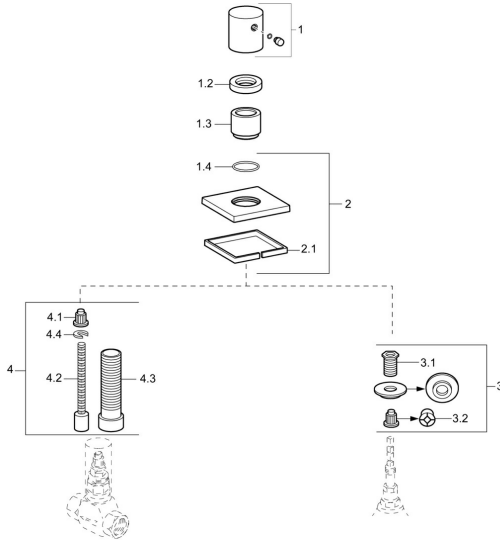

EAN: 4015474187153
static.hansa.com/02289177

Spare parts

SP02289172

	Name	Code
1	Handle Chrome	59913349
1.2	Tightening nut, d35.5xM24x1	59912023
1.3	Cover sleeve Chrome	59913434
1.4	O-ring, d 27x2	59901532
2	Cover flange, 75x75 mm Chrome Discontinued	59913435
3	Adapter	59911033
3.1	Thread nipple, M12x1/M15x1, AF17	59902708
3.2	Adapter Blue	59911052
4	Raising kit, 80 mm	59910424
4.1	Adapter White	59910235
4.2	Inside spindle	59910379
4.3	Threaded sleeve, M24x1.5	59910100
4.4	Ring	59910694