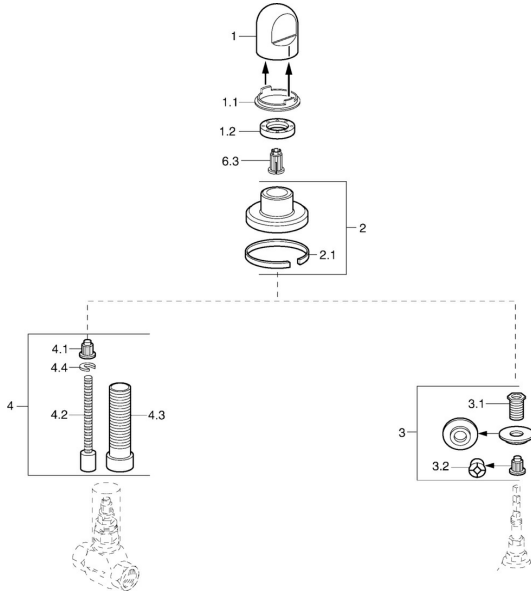

EAN: 4015474684416
static.hansa.com/0228913590

Spare parts

SP02289135

	Name	Code
1	Handle White Discontinued	59910364
1	Handle Chrome	59910363
1.1	Ring	59910941
1.2	Disk, M24x1.5	59910159
2	Cover flange Chrome/Satin Discontinued	59910095
2	Cover flange, d 70 mm Chrome	59910094
2	Cover flange White Discontinued	59910096
2.1	Rubber gasket	59912463
3	Adapter	59911033
3.1	Thread nipple, M12x1/M15x1, AF17	59902708
3.2	Adapter Blue	59911052
4	Raising kit, 80 mm	59910424
4.1	Adapter White	59910235
4.2	Inside spindle	59910379
4.3	Threaded sleeve, M24x1.5	59910100
4.4	Ring	59910694