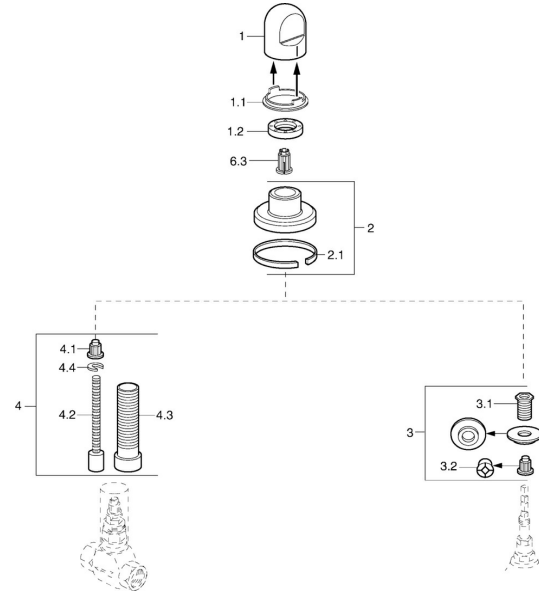

EAN: 4015474643390
static.hansa.com/0228913584

Spare parts

SP02289135

	Name	Code
1	Handle White Discontinued	59910364
1	Handle Chrome	59910363
1.1	Ring	59910941
1.2	Disk, M24x1.5	59910159
2	Cover flange Chrome/Satin Discontinued	59910095
2	Cover flange, d 70 mm Chrome	59910094
2	Cover flange White Discontinued	59910096
2.1	Rubber gasket	59912463
3	Adapter	59911033
3.1	Thread nipple, M12x1/M15x1, AF17	59902708
3.2	Adapter Blue	59911052
4	Raising kit, 80 mm	59910424
4.1	Adapter White	59910235
4.2	Inside spindle	59910379
4.3	Threaded sleeve, M24x1.5	59910100
4.4	Ring	59910694