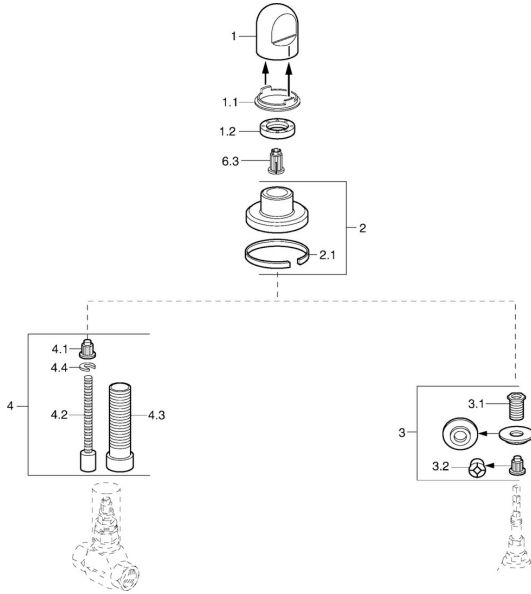

EAN: 4015474610262
static.hansa.com/0228913582

Spare parts

SP02289135

	Name	Code
1	Handle White Discontinued	59910364
1	Handle Chrome	59910363
1.1	Ring	59910941
1.2	Disk, M24x1.5	59910159
2	Cover flange Chrome/Satin Discontinued	59910095
2	Cover flange, d 70 mm Chrome	59910094
2	Cover flange White Discontinued	59910096
2.1	Rubber gasket	59912463
3	Adapter	59911033
3.1	Thread nipple, M12x1/M15x1, AF17	59902708
3.2	Adapter Blue	59911052
4	Raising kit, 80 mm	59910424
4.1	Adapter White	59910235
4.2	Inside spindle	59910379
4.3	Threaded sleeve, M24x1.5	59910100
4.4	Ring	59910694