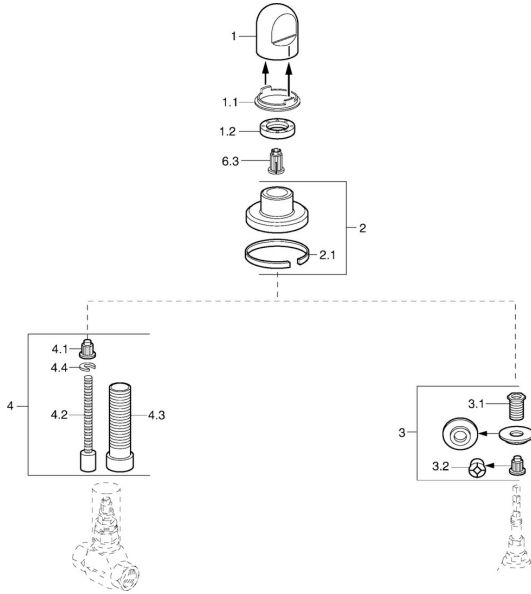

EAN: 4015474610200
static.hansa.com/02289135

Spare parts

SP02289135

	Name	Code
1	Handle White Discontinued	59910364
1	Handle Chrome	59910363
1.1	Ring	59910941
1.2	Disk, M24x1.5	59910159
2	Cover flange Chrome/Satin Discontinued	59910095
2	Cover flange, d 70 mm Chrome	59910094
2	Cover flange White Discontinued	59910096
2.1	Rubber gasket	59912463
3	Adapter	59911033
3.1	Thread nipple, M12x1/M15x1, AF17	59902708
3.2	Adapter Blue	59911052
4	Raising kit, 80 mm	59910424
4.1	Adapter White	59910235
4.2	Inside spindle	59910379
4.3	Threaded sleeve, M24x1.5	59910100
4.4	Ring	59910694