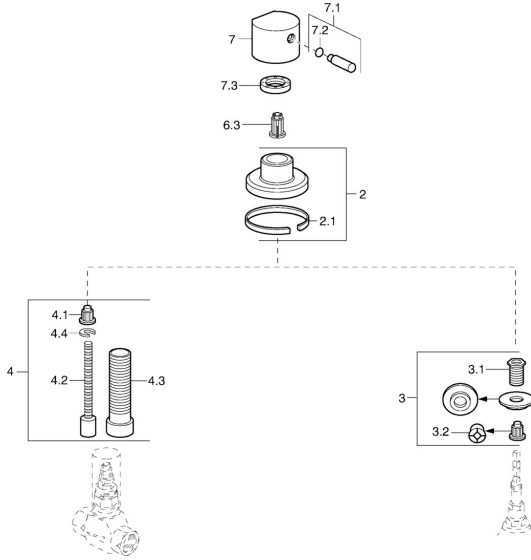

## Spare parts

### SP02289132

	Name	Code
2	Cover flange, d 70 mm Chrome	59910094
2.1	Rubber gasket	59912463
3	Adapter	59911033
3.1	Thread nipple, M12x1/M15x1, AF17	59902708
3.2	Adapter Blue	59911052
4	Raising kit, 80 mm	59910424
4.1	Adapter White	59910235
4.2	Inside spindle	59910379
4.3	Threaded sleeve, M24x1.5	59910100
4.4	Ring	59910694
7	Handle Chrome	59912131
7.1	Lever, M8, 22 mm Chrome	59912132
7.1	Lever, M6	59913209
7.2	O-ring, d 6x1	59912136
7.3	Tightening nut, d35.5xM24x1	59912023
N.I.	Flow control handle Chrome	59912095