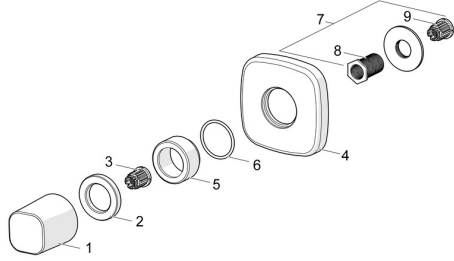

EAN: 4057304007125
static.hansa.com/02288183

Spare parts

SP02288183

	Name	Code
01	Handle Chrome Discontinued	59914527
02	Tightening nut, d35.5xM24x1	59912023
03	Adapter White	59910235
04	Cover flange, 75x75 mm Chrome	59914769
05	Cover sleeve Chrome	59913434
06	O-ring, d 27x2	59901532
07	Adapter	59911033
08	Thread nipple, M12x1/M15x1, AF17	59902708
09	Adapter Blue	59911052