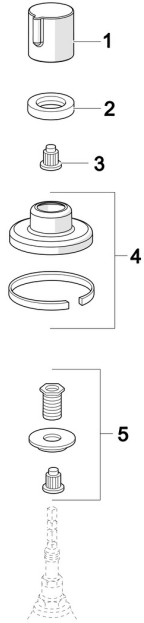

EAN: 4057304001086
static.hansa.com/02288101

Spare parts

SP02288101

	Name	Code
01	Handle Chrome Discontinued	59914526
02	Tightening nut, d35.5xM24x1	59912023
03	Adapter White	59910235
04	Cover flange, d 70 mm Chrome	59910094
05	Adapter	59911033
N.I.	Cover sleeve Chrome	59913434
N.I.	Cover flange, d 75 mm Chrome	59913657