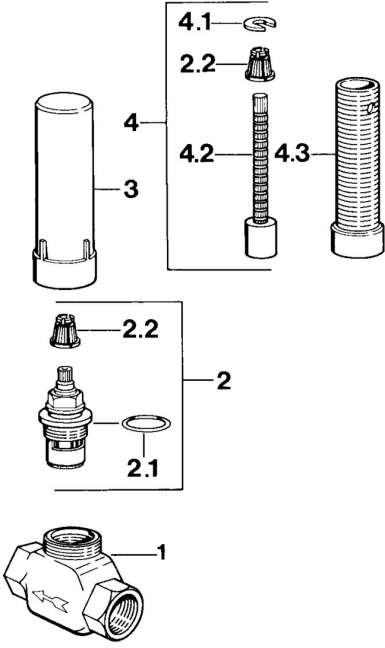

EAN: 4015474606562
static.hansa.com/02250100

Spare parts

SP02250100

	Name	Code
2	Headpart, G3/4, 180°	59910383
2.1	O-ring, 23x1.78	59910693
2.2	Adapter White	59910235
3	Protective cap	59910667
4	Raising kit, 80 mm	59910424
4.1	Ring	59910694
4.2	Inside spindle	59910379
4.3	Threaded sleeve, M24x1.5	59910100