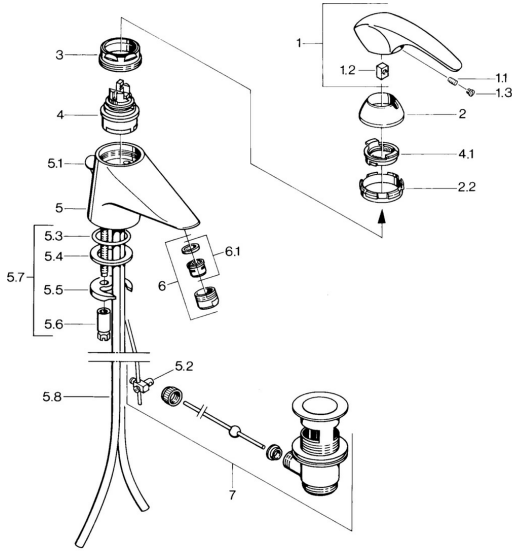

EAN: 4015474525818
static.hansa.com/02092161

Spare parts

SP02092101

	Name	Code
1.1	Screw, M5x8, SW2.5	59904755
1.2	Bushing	59904778
1.3	Plug, hot/cold	59906705
2	Covering cap Chrome Discontinued	59910582
2.2	Supply Discontinued	59910586
3	Eye screw, M50x1, SW45	59904775
4	Cartridge, 4.8 Eco-Top	59911431
4	Cartridge, 4.8 eco	59904601
4.1	Hot water limiter	59904759
5.2	Swivel joint	59904624
5.3	O-ring, d 38x3.5	59910236
5.4	Gasket, 48x33.5x2	59902283
5.5	Fixing plate	59904765
5.6	Screw, M8x1, SW13	59904766
5.7	Fixing set	59910749
5.8	Pipe Chrome Discontinued	59911059
6	Aerator, M24x1 STD CC A Edelmessing Discontinued	59906580
6	Aerator, M24x1 A White Discontinued	59905419
6	Aerator, M24x1 STD HC A Chrome	59902366
6.1	Aerator, M22/24 A	59902081
7	Pop-up waste Edelmessing Discontinued	59906734
7	Pop-up waste Chrome	59904620