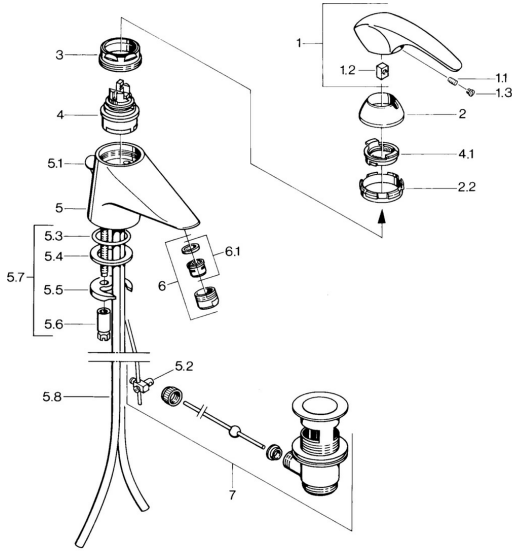

EAN: 4015474634992
static.hansa.com/0209210194

Spare parts

SP02092101

	Name	Code
1.1	Screw, M5x8, SW2.5	59904755
1.2	Bushing	59904778
1.3	Plug, hot/cold	59906705
2	Covering cap Chrome Discontinued	59910582
2.2	Supply Discontinued	59910586
3	Eye screw, M50x1, SW45	59904775
4	Cartridge, 4.8 Eco-Top	59911431
4	Cartridge, 4.8 eco	59904601
4.1	Hot water limiter	59904759
5.2	Swivel joint	59904624
5.3	O-ring, d 38x3.5	59910236
5.4	Gasket, 48x33.5x2	59902283
5.5	Fixing plate	59904765
5.6	Screw, M8x1, SW13	59904766
5.7	Fixing set	59910749
5.8	Pipe Chrome Discontinued	59911059
6	Aerator, M24x1 STD CC A Edelmessing Discontinued	59906580
6	Aerator, M24x1 A White Discontinued	59905419
6	Aerator, M24x1 STD HC A Chrome	59902366
6.1	Aerator, M22/24 A	59902081
7	Pop-up waste Edelmessing Discontinued	59906734
7	Pop-up waste Chrome	59904620