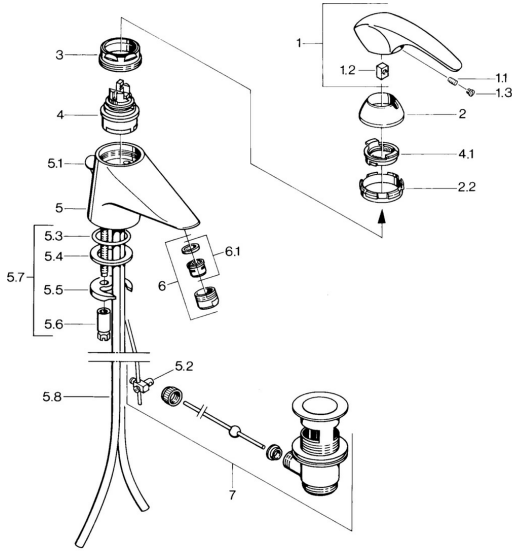

EAN: 4015474638983
static.hansa.com/0209210184

Spare parts

SP02092101

	Name	Code
1.1	Screw, M5x8, SW2.5	59904755
1.2	Bushing	59904778
1.3	Plug, hot/cold	59906705
2	Covering cap Chrome Discontinued	59910582
2.2	Supply Discontinued	59910586
3	Eye screw, M50x1, SW45	59904775
4	Cartridge, 4.8 Eco-Top	59911431
4	Cartridge, 4.8 eco	59904601
4.1	Hot water limiter	59904759
5.2	Swivel joint	59904624
5.3	O-ring, d 38x3.5	59910236
5.4	Gasket, 48x33.5x2	59902283
5.5	Fixing plate	59904765
5.6	Screw, M8x1, SW13	59904766
5.7	Fixing set	59910749
5.8	Pipe Chrome Discontinued	59911059
6	Aerator, M24x1 STD CC A Edelmessing Discontinued	59906580
6	Aerator, M24x1 A White Discontinued	59905419
6	Aerator, M24x1 STD HC A Chrome	59902366
6.1	Aerator, M22/24 A	59902081
7	Pop-up waste Edelmessing Discontinued	59906734
7	Pop-up waste Chrome	59904620