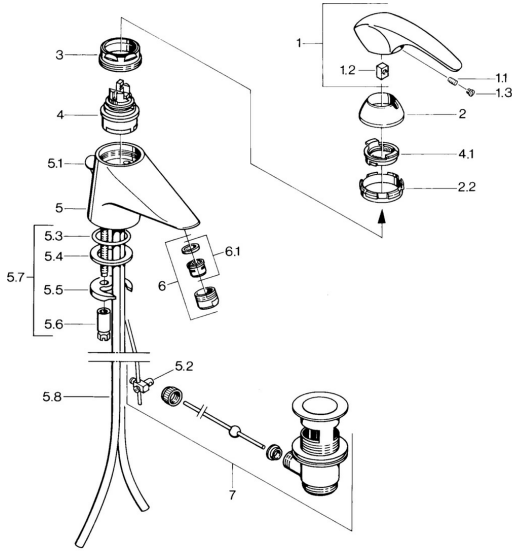

## Spare parts

### SP02092101

	Name	Code
1.1	Screw, M5x8, SW2.5	59904755
1.2	Bushing	59904778
1.3	Plug, hot/cold	59906705
2	Covering cap Chrome <b>Discontinued</b>	59910582
2.2	Supply <b>Discontinued</b>	59910586
3	Eye screw, M50x1, SW45	59904775
4	Cartridge, 4.8 Eco-Top	59911431
4	Cartridge, 4.8 eco	59904601
4.1	Hot water limiter	59904759
5.2	Swivel joint	59904624
5.3	O-ring, d 38x3.5	59910236
5.4	Gasket, 48x33.5x2	59902283
5.5	Fixing plate	59904765
5.6	Screw, M8x1, SW13	59904766
5.7	Fixing set	59910749
5.8	Pipe Chrome <b>Discontinued</b>	59911059
6	Aerator, M24x1 STD CC A Edelmessing <b>Discontinued</b>	59906580
6	Aerator, M24x1 A White <b>Discontinued</b>	59905419
6	Aerator, M24x1 STD HC A Chrome	59902366
6.1	Aerator, M22/24 A	59902081
7	Pop-up waste Edelmessing <b>Discontinued</b>	59906734
7	Pop-up waste Chrome	59904620