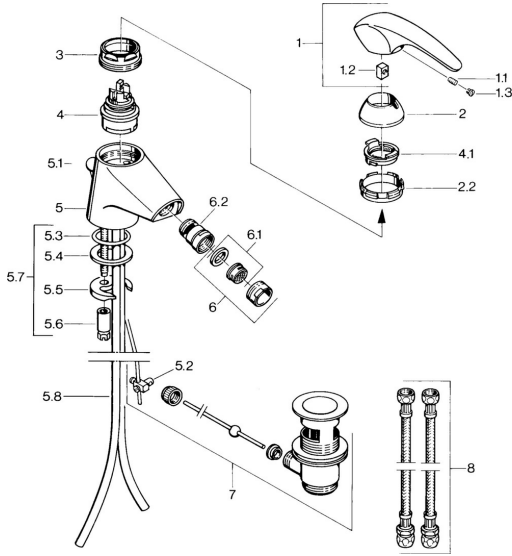

EAN: 4015474635111
static.hansa.com/0208310194

Spare parts

SP02083101

	Name	Code
1.1	Screw, M5x8, SW2.5	59904755
1.2	Bushing	59904778
1.3	Plug, hot/cold	59906705
2	Covering cap Chrome Discontinued	59910582
2.2	Supply Discontinued	59910586
3	Eye screw, M50x1, SW45	59904775
4	Cartridge, 4.8 eco	59904601
4.1	Hot water limiter	59904759
5.2	Swivel joint	59904624
5.3	O-ring, d 38x3.5	59910236
5.4	Gasket, 48x33.5x2	59902283
5.5	Fixing plate	59904765
5.6	Screw, M8x1, SW13	59904766
5.7	Fixing set	59910749
5.8	Pipe Chrome Discontinued	59911059
6	Aerator, M24x1 STD CC A Edelmessing Discontinued	59906580
6	Aerator, M24x1 STD HC A Chrome	59902366
6	Aerator, M24x1 A White Discontinued	59905419
6.1	Aerator, M22/24 A	59902081
6.2	Ball joint for bidet faucet, M24x1	59904920
7	Pop-up waste Edelmessing Discontinued	59906734
7	Pop-up waste Chrome	59904620
8	Flexible pipe, L=320, G3/8xG3/8 Discontinued	59905019