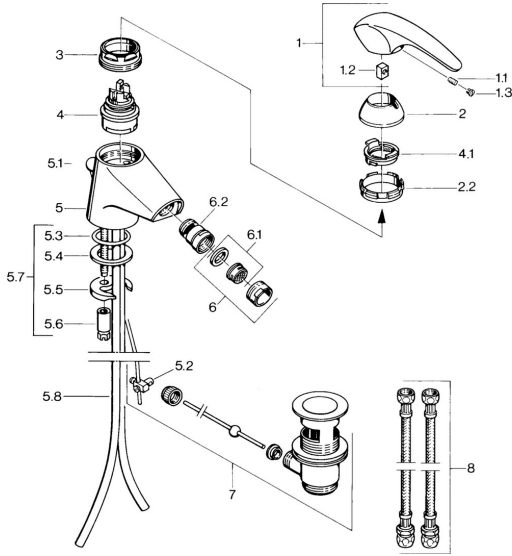

EAN: 4015474635104
static.hansa.com/0208310182

Spare parts

SP02083101

	Name	Code
1.1	Screw, M5x8, SW2.5	59904755
1.2	Bushing	59904778
1.3	Plug, hot/cold	59906705
2	Covering cap Chrome Discontinued	59910582
2.2	Supply Discontinued	59910586
3	Eye screw, M50x1, SW45	59904775
4	Cartridge, 4.8 eco	59904601
4.1	Hot water limiter	59904759
5.2	Swivel joint	59904624
5.3	O-ring, d 38x3.5	59910236
5.4	Gasket, 48x33.5x2	59902283
5.5	Fixing plate	59904765
5.6	Screw, M8x1, SW13	59904766
5.7	Fixing set	59910749
5.8	Pipe Chrome Discontinued	59911059
6	Aerator, M24x1 STD CC A Edelmessing Discontinued	59906580
6	Aerator, M24x1 STD HC A Chrome	59902366
6	Aerator, M24x1 A White Discontinued	59905419
6.1	Aerator, M22/24 A	59902081
6.2	Ball joint for bidet faucet, M24x1	59904920
7	Pop-up waste Edelmessing Discontinued	59906734
7	Pop-up waste Chrome	59904620
8	Flexible pipe, L=320, G3/8xG3/8 Discontinued	59905019