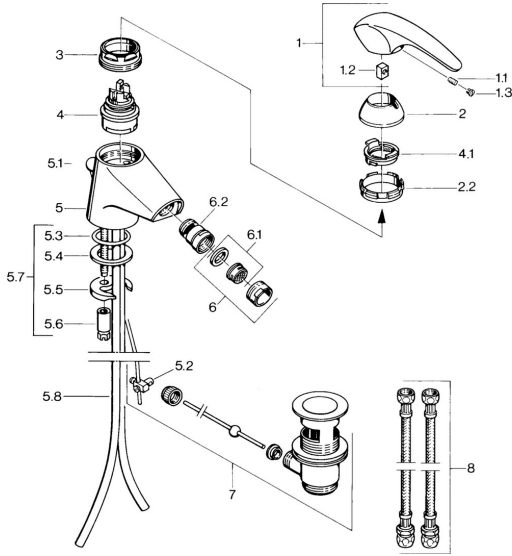

EAN: 4015474638846
static.hansa.com/0208310140

Spare parts

SP02083101

	Name	Code
1.1	Screw, M5x8, SW2.5	59904755
1.2	Bushing	59904778
1.3	Plug, hot/cold	59906705
2	Covering cap Chrome Discontinued	59910582
2.2	Supply Discontinued	59910586
3	Eye screw, M50x1, SW45	59904775
4	Cartridge, 4.8 eco	59904601
4.1	Hot water limiter	59904759
5.2	Swivel joint	59904624
5.3	O-ring, d 38x3.5	59910236
5.4	Gasket, 48x33.5x2	59902283
5.5	Fixing plate	59904765
5.6	Screw, M8x1, SW13	59904766
5.7	Fixing set	59910749
5.8	Pipe Chrome Discontinued	59911059
6	Aerator, M24x1 STD CC A Edelmessing Discontinued	59906580
6	Aerator, M24x1 STD HC A Chrome	59902366
6	Aerator, M24x1 A White Discontinued	59905419
6.1	Aerator, M22/24 A	59902081
6.2	Ball joint for bidet faucet, M24x1	59904920
7	Pop-up waste Edelmessing Discontinued	59906734
7	Pop-up waste Chrome	59904620
8	Flexible pipe, L=320, G3/8xG3/8 Discontinued	59905019