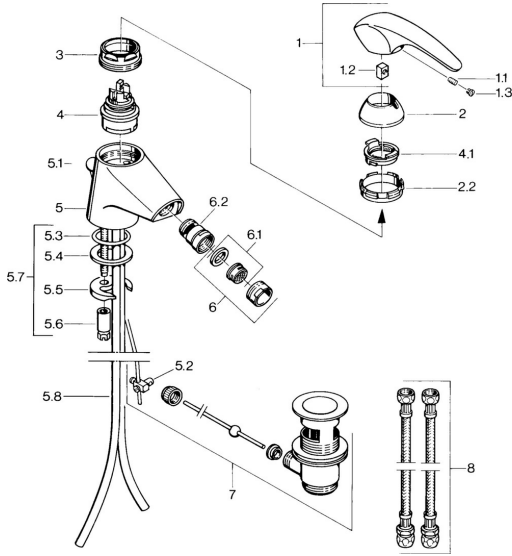

## Spare parts

### SP02083101

	Name	Code
1.1	Screw, M5x8, SW2.5	59904755
1.2	Bushing	59904778
1.3	Plug, hot/cold	59906705
2	Covering cap Chrome <b>Discontinued</b>	59910582
2.2	Supply <b>Discontinued</b>	59910586
3	Eye screw, M50x1, SW45	59904775
4	Cartridge, 4.8 eco	59904601
4.1	Hot water limiter	59904759
5.2	Swivel joint	59904624
5.3	O-ring, d 38x3.5	59910236
5.4	Gasket, 48x33.5x2	59902283
5.5	Fixing plate	59904765
5.6	Screw, M8x1, SW13	59904766
5.7	Fixing set	59910749
5.8	Pipe Chrome <b>Discontinued</b>	59911059
6	Aerator, M24x1 STD CC A Edelmessing <b>Discontinued</b>	59906580
6	Aerator, M24x1 STD HC A Chrome	59902366
6	Aerator, M24x1 A White <b>Discontinued</b>	59905419
6.1	Aerator, M22/24 A	59902081
6.2	Ball joint for bidet faucet, M24x1	59904920
7	Pop-up waste Edelmessing <b>Discontinued</b>	59906734
7	Pop-up waste Chrome	59904620
8	Flexible pipe, L=320, G3/8xG3/8 <b>Discontinued</b>	59905019