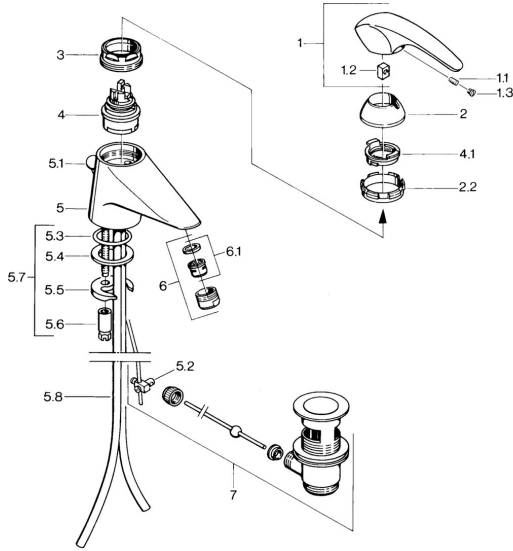

EAN: 4015474643079
static.hansa.com/0207210182

Spare parts

SP02092101

	Name	Code
1.1	Screw, M5x8, SW2.5	59904755
1.2	Bushing	59904778
1.3	Plug, hot/cold	59906705
2	Covering cap Chrome Discontinued	59910582
2.2	Supply Discontinued	59910586
3	Eye screw, M50x1, SW45	59904775
4	Cartridge, 4.8 Eco-Top	59911431
4	Cartridge, 4.8 eco	59904601
4.1	Hot water limiter	59904759
5.2	Swivel joint	59904624
5.3	O-ring, d 38x3.5	59910236
5.4	Gasket, 48x33.5x2	59902283
5.5	Fixing plate	59904765
5.6	Screw, M8x1, SW13	59904766
5.7	Fixing set	59910749
5.8	Pipe Chrome Discontinued	59911059
6	Aerator, M24x1 STD CC A Edelmessing Discontinued	59906580
6	Aerator, M24x1 A White Discontinued	59905419
6	Aerator, M24x1 STD HC A Chrome	59902366
6.1	Aerator, M22/24 A	59902081
7	Pop-up waste Edelmessing Discontinued	59906734
7	Pop-up waste Chrome	59904620