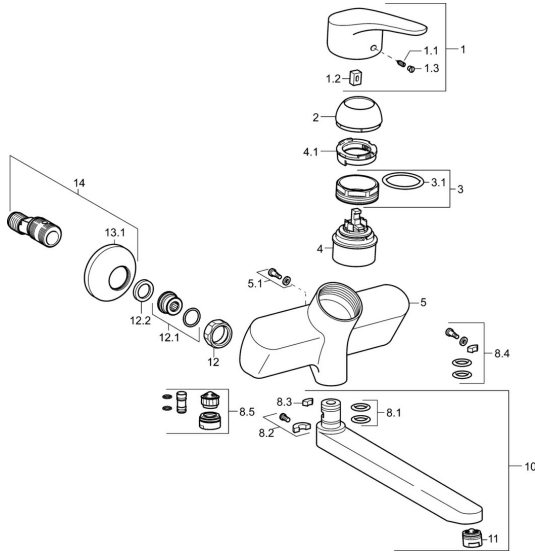

EAN: 4015474271425
static.hansa.com/01969283

Spare parts

SP01692283

	Name	Code
1	Lever, L=93 mm Chrome	01880083
1.1	Screw, M5x8, SW2.5	59904755
1.2	Bushing	59904778
1.3	Symbol plug Grey	59912112
2	Covering cap Chrome	59912638
3	Eye screw, M50x1, SW45	59904775
3.1	O-ring, d 43x2.5	59911166
4	Cartridge, 4.8 eco	59904601
4.1	Hot water limiter	59904759
5.1	Fixing screw, M6x12, AF2.5	59904804
8.1	O-ring, d 15x2.5	59910423
8.2	Limiter	59910421
8.2	Screw, M6x10, 2,5	59911435
8.3	Limiter	59910422
8.4	Maintenance set	59912230
8.5	Emptying valve	59912483
10	Spout, L=235 Chrome	59910417
10	Spout, L=96 Chrome	59910419
10	Spout, L=170 Chrome	59911183
10	Spout, L=145 Chrome	59911380
10	Spout, L=96 (2019-) Chrome	59914765
10	Spout, L=170 (2019-) Chrome	59914766
10	Spout, L=235 (2019-) Chrome	59914767
11	Aerator, M24x1 A, low pressure Chrome	59902692
11	Aerator, M24x1 STD PL HC A Laminar (2013-) Chrome	59914054
12	Connection nut, G3/4, AF30	59902230
12.1	Connector	59913400
12.2	Retaining ring, 23.9x15.2x2	59902689
13.1	Cover flange Chrome	59904796
14	Eccentric coupling with stop valves and cover plates, G1/2xG3/4 Chrome	59902034