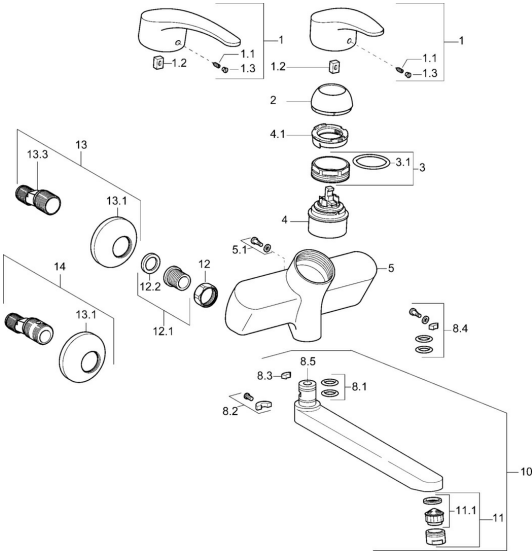

EAN: 4015474080157
static.hansa.com/01969273

Spare parts

SP01692173

| | Name | Code |
|------|--|----------|
| 1 | Long lever, L=138 Chrome | 01880076 |
| 1 | Lever, L=87 mm | 59914195 |
| 1.1 | Screw, M5x8, SW2.5 | 59904755 |
| 1.2 | Bushing | 59904778 |
| 1.3 | Symbol plug Grey | 59912112 |
| 2 | Covering cap Chrome | 59912638 |
| 3 | Eye screw, M50x1, SW45 | 59904775 |
| 3.1 | O-ring, d 43x2.5 | 59911166 |
| 4 | Cartridge, 4.8 eco | 59904601 |
| 4.1 | Hot water limiter | 59904759 |
| 5.1 | Fixing screw, M6x12, AF2.5 | 59904804 |
| 8.1 | O-ring, d 15x2.5 | 59910423 |
| 8.2 | Limiter | 59910421 |
| 8.2 | Screw, M6x10, 2,5 | 59911435 |
| 8.3 | Limiter | 59910422 |
| 8.4 | Maintenance set | 59912230 |
| 8.5 | Emptying valve | 59912483 |
| 10 | Spout, L=235 Chrome | 59910417 |
| 10 | Spout, L=96 Chrome | 59910419 |
| 10 | Spout, L=170 Chrome | 59911183 |
| 10 | Spout, L=145 Chrome | 59911380 |
| 10 | Spout, L=96 (2019-) Chrome | 59914765 |
| 10 | Spout, L=170 (2019-) Chrome | 59914766 |
| 10 | Spout, L=235 (2019-) Chrome | 59914767 |
| 11 | Aerator, M24x1 Z Chrome | 59906826 |
| 11 | Aerator, M24x1 STD PL HC A Laminar (2013-) Chrome | 59914054 |
| 12 | Connection nut, G3/4, AF30 | 59902230 |
| 12.1 | Seat, G1/2, L, WAF10 | 59904618 |
| 12.2 | Retaining ring, 23.9x15.2x2 | 59902689 |
| 13 | Eccentric, G3/4xG1/2 Chrome | 59904793 |
| 13.1 | Cover flange Chrome | 59904796 |
| 13.3 | Eccentric connector, G3/4xG1/2, DN15 | 59910254 |
| 14 | Eccentric coupling with stop valves and cover plates, G1/2xG3/4 Chrome | 59902034 |