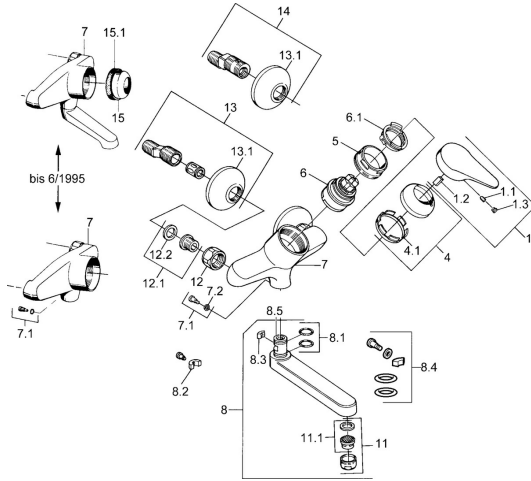

EAN: 4015474570528
static.hansa.com/01968206

Spare parts

SP01968102

	Name	Code
1	Lever, (-2004) Chrome	59901882
1.1	Screw, M5x8, SW2.5	59904755
1.2	Bushing	59904778
1.3	Plug, hot/cold	59906705
4	Covering cap Chrome	59906563
4.1	Fixing sleeve	59906695
5	Eye screw, M50x1, SW45	59904775
6	Cartridge, 4.8 eco	59904601
6.1	Hot water limiter	59904759
7.1	Fixing screw, M6x12, AF2.5	59904804
8	Spout, L=235 Chrome	59910417
8	Spout, L=145 Chrome	59911380
8	Spout, L=170 Chrome	59911183
8	Spout, L=96 Chrome	59910419
8.1	O-ring, d 15x2.5	59910423
8.2	Limiter	59910421
8.3	Limiter	59910422
11	Aerator, M24x1 Z Chrome	59906826
11.1	Aerator, M22/24, Z	59906830
12	Connection nut, G3/4, AF30	59902230
12.1	Seat, G1/2, L, WAF10	59904618
12.2	Retaining ring, 23.9x15.2x2	59902689
13	Eccentric, G3/4xG1/2 Chrome	59904793
13.1	Cover flange Chrome	59904796