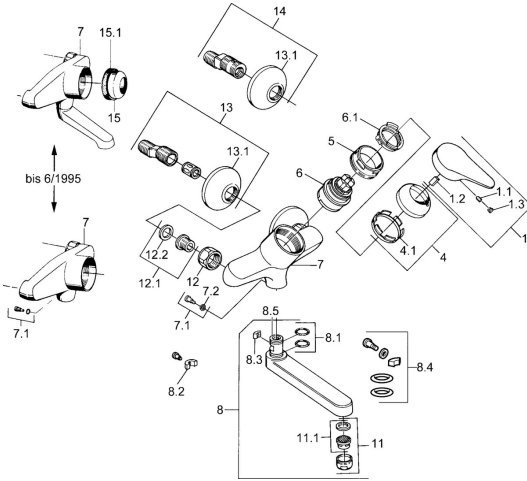

EAN: 4015474568785
static.hansa.com/01968203

Spare parts

SP01968102

	Name	Code
1	Lever, (-2004) Chrome	59901882
1.1	Screw, M5x8, SW2.5	59904755
1.2	Bushing	59904778
1.3	Plug, hot/cold	59906705
4	Covering cap Chrome	59906563
4.1	Fixing sleeve	59906695
5	Eye screw, M50x1, SW45	59904775
6	Cartridge, 4.8 eco	59904601
6.1	Hot water limiter	59904759
7.1	Fixing screw, M6x12, AF2.5	59904804
8	Spout, L=235 Chrome	59910417
8	Spout, L=145 Chrome	59911380
8	Spout, L=170 Chrome	59911183
8	Spout, L=96 Chrome	59910419
8.1	O-ring, d 15x2.5	59910423
8.2	Limiter	59910421
8.3	Limiter	59910422
11	Aerator, M24x1 Z Chrome	59906826
11.1	Aerator, M22/24, Z	59906830
12	Connection nut, G3/4, AF30	59902230
12.1	Seat, G1/2, L, WAF10	59904618
12.2	Retaining ring, 23.9x15.2x2	59902689
13	Eccentric, G3/4xG1/2 Chrome	59904793
13.1	Cover flange Chrome	59904796