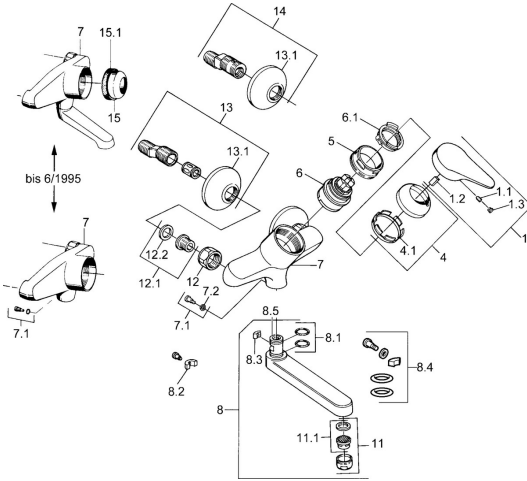

## Spare parts

### SP01968102

	Name	Code
1	Lever, (-2004) Chrome	59901882
1.1	Screw, M5x8, SW2.5	59904755
1.2	Bushing	59904778
1.3	Plug, hot/cold	59906705
4	Covering cap Chrome	59906563
4.1	Fixing sleeve	59906695
5	Eye screw, M50x1, SW45	59904775
6	Cartridge, 4.8 eco	59904601
6.1	Hot water limiter	59904759
7.1	Fixing screw, M6x12, AF2.5	59904804
8	Spout, L=235 Chrome	59910417
8	Spout, L=145 Chrome	59911380
8	Spout, L=170 Chrome	59911183
8	Spout, L=96 Chrome	59910419
8.1	O-ring, d 15x2.5	59910423
8.2	Limiter	59910421
8.3	Limiter	59910422
11	Aerator, M24x1 Z Chrome	59906826
11.1	Aerator, M22/24, Z	59906830
12	Connection nut, G3/4, AF30	59902230
12.1	Seat, G1/2, L, WAF10	59904618
12.2	Retaining ring, 23.9x15.2x2	59902689
13	Eccentric, G3/4xG1/2 Chrome	59904793
13.1	Cover flange Chrome	59904796