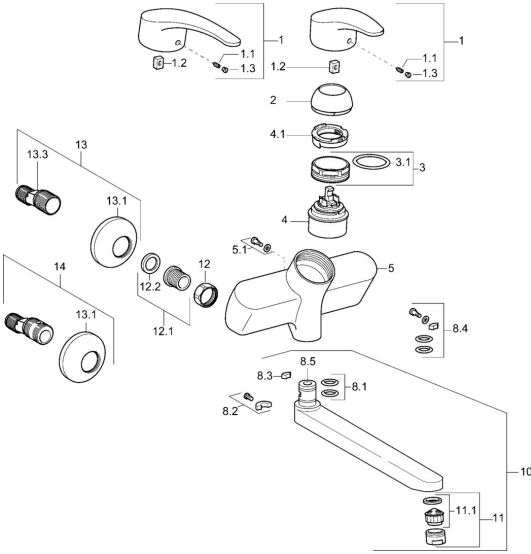

## Spare parts

### SP01692173

	Name	Code
1	Long lever, L=138 Chrome	01880076
1	Lever, L=87 mm	59914195
1.1	Screw, M5x8, SW2.5	59904755
1.2	Bushing	59904778
1.3	Symbol plug Grey	59912112
2	Covering cap Chrome	59912638
3	Eye screw, M50x1, SW45	59904775
3.1	O-ring, d 43x2.5	59911166
4	Cartridge, 4.8 eco	59904601
4.1	Hot water limiter	59904759
5.1	Fixing screw, M6x12, AF2.5	59904804
8.1	O-ring, d 15x2.5	59910423
8.2	Limiter	59910421
8.2	Screw, M6x10, 2,5	59911435
8.3	Limiter	59910422
8.4	Maintenance set	59912230
8.5	Emptying valve	59912483
10	Spout, L=235 Chrome	59910417
10	Spout, L=96 Chrome	59910419
10	Spout, L=170 Chrome	59911183
10	Spout, L=145 Chrome	59911380
10	Spout, L=96 (2019-) Chrome	59914765
10	Spout, L=170 (2019-) Chrome	59914766
10	Spout, L=235 (2019-) Chrome	59914767
11	Aerator, M24x1 Z Chrome	59906826
11	Aerator, M24x1 STD PL HC A Laminar (2013-) Chrome	59914054
12	Connection nut, G3/4, AF30	59902230
12.1	Seat, G1/2, L, WAF10	59904618
12.2	Retaining ring, 23.9x15.2x2	59902689
13	Eccentric, G3/4xG1/2 Chrome	59904793
13.1	Cover flange Chrome	59904796
13.3	Eccentric connector, G3/4xG1/2, DN15	59910254
14	Eccentric coupling with stop valves and cover plates, G1/2xG3/4 Chrome	59902034