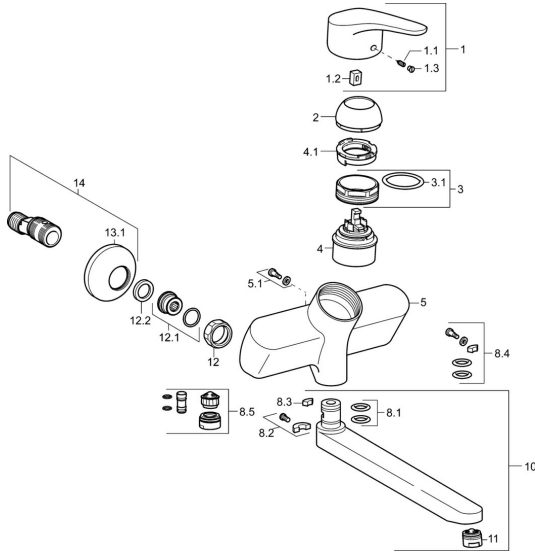

## Spare parts

### SP01692283

	Name	Code
1	Lever, L=93 mm Chrome	01880083
1.1	Screw, M5x8, SW2.5	59904755
1.2	Bushing	59904778
1.3	Symbol plug Grey	59912112
2	Covering cap Chrome	59912638
3	Eye screw, M50x1, SW45	59904775
3.1	O-ring, d 43x2.5	59911166
4	Cartridge, 4.8 eco	59904601
4.1	Hot water limiter	59904759
5.1	Fixing screw, M6x12, AF2.5	59904804
8.1	O-ring, d 15x2.5	59910423
8.2	Limiter	59910421
8.2	Screw, M6x10, 2,5	59911435
8.3	Limiter	59910422
8.4	Maintenance set	59912230
8.5	Emptying valve	59912483
10	Spout, L=235 Chrome	59910417
10	Spout, L=96 Chrome	59910419
10	Spout, L=170 Chrome	59911183
10	Spout, L=145 Chrome	59911380
10	Spout, L=96 (2019-) Chrome	59914765
10	Spout, L=170 (2019-) Chrome	59914766
10	Spout, L=235 (2019-) Chrome	59914767
11	Aerator, M24x1 A, low pressure Chrome	59902692
11	Aerator, M24x1 STD PL HC A Laminar (2013-) Chrome	59914054
12	Connection nut, G3/4, AF30	59902230
12.1	Connector	59913400
12.2	Retaining ring, 23.9x15.2x2	59902689
13.1	Cover flange Chrome	59904796
14	Eccentric coupling with stop valves and cover plates, G1/2xG3/4 Chrome	59902034