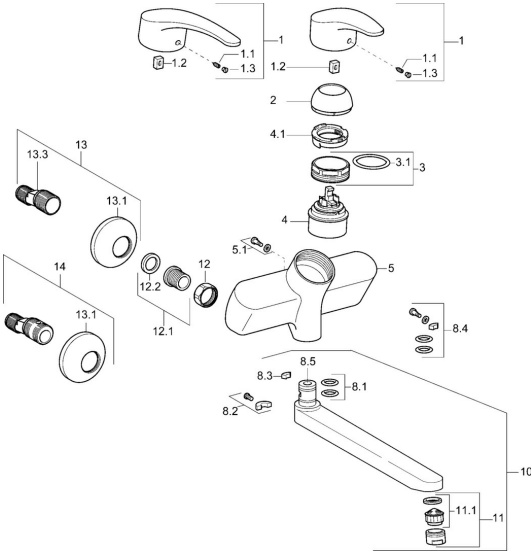

EAN: 4015474078710
static.hansa.com/01948276

Spare parts

SP01692173

	Name	Code
1	Long lever, L=138 Chrome	01880076
1	Lever, L=87 mm	59914195
1.1	Screw, M5x8, SW2.5	59904755
1.2	Bushing	59904778
1.3	Symbol plug Grey	59912112
2	Covering cap Chrome	59912638
3	Eye screw, M50x1, SW45	59904775
3.1	O-ring, d 43x2.5	59911166
4	Cartridge, 4.8 eco	59904601
4.1	Hot water limiter	59904759
5.1	Fixing screw, M6x12, AF2.5	59904804
8.1	O-ring, d 15x2.5	59910423
8.2	Limiter	59910421
8.2	Screw, M6x10, 2,5	59911435
8.3	Limiter	59910422
8.4	Maintenance set	59912230
8.5	Emptying valve	59912483
10	Spout, L=235 Chrome	59910417
10	Spout, L=96 Chrome	59910419
10	Spout, L=170 Chrome	59911183
10	Spout, L=145 Chrome	59911380
10	Spout, L=96 (2019-) Chrome	59914765
10	Spout, L=170 (2019-) Chrome	59914766
10	Spout, L=235 (2019-) Chrome	59914767
11	Aerator, M24x1 Z Chrome	59906826
11	Aerator, M24x1 STD PL HC A Laminar (2013-) Chrome	59914054
12	Connection nut, G3/4, AF30	59902230
12.1	Seat, G1/2, L, WAF10	59904618
12.2	Retaining ring, 23.9x15.2x2	59902689
13	Eccentric, G3/4xG1/2 Chrome	59904793
13.1	Cover flange Chrome	59904796
13.3	Eccentric connector, G3/4xG1/2, DN15	59910254
14	Eccentric coupling with stop valves and cover plates, G1/2xG3/4 Chrome	59902034