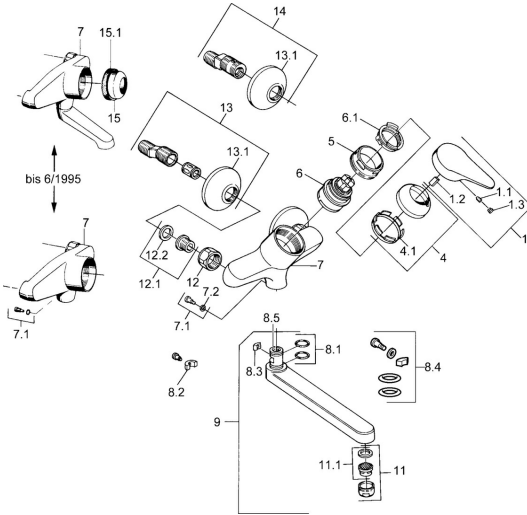

## Spare parts

### SP01948102

	Name	Code
1	Lever, (-2004) Chrome	59901882
1.1	Screw, M5x8, SW2.5	59904755
1.2	Bushing	59904778
1.3	Plug, hot/cold	59906705
4	Covering cap Chrome	59906563
5	Eye screw, M50x1, SW45	59904775
6	Cartridge, 4.8 eco	59904601
6.1	Hot water limiter	59904759
7.1	Fixing screw, M6x12, AF2.5	59904804
9	Spout, L=235 Chrome	59910417
9	Spout, L=96 Chrome	59910419
9	Spout, L=170 Chrome	59911183
9	Spout, L=145 Chrome	59911380
11	Aerator, M24x1 Z Chrome	59906826
11.1	Aerator, M22/24, Z	59906830
12	Connection nut, G3/4, AF30	59902230
12.1	Seat, G1/2, L, WAF10	59904618
12.2	Retaining ring, 23.9x15.2x2	59902689
13	Eccentric, G3/4xG1/2 Chrome	59904793
13.1	Cover flange Chrome	59904796