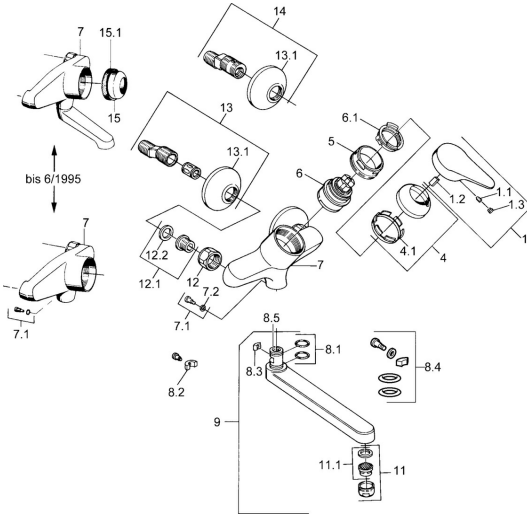

EAN: 4015474557017
static.hansa.com/01948106

Spare parts

SP01948102

	Name	Code
1	Lever, (-2004) Chrome	59901882
1.1	Screw, M5x8, SW2.5	59904755
1.2	Bushing	59904778
1.3	Plug, hot/cold	59906705
4	Covering cap Chrome	59906563
5	Eye screw, M50x1, SW45	59904775
6	Cartridge, 4.8 eco	59904601
6.1	Hot water limiter	59904759
7.1	Fixing screw, M6x12, AF2.5	59904804
9	Spout, L=235 Chrome	59910417
9	Spout, L=96 Chrome	59910419
9	Spout, L=170 Chrome	59911183
9	Spout, L=145 Chrome	59911380
11	Aerator, M24x1 Z Chrome	59906826
11.1	Aerator, M22/24, Z	59906830
12	Connection nut, G3/4, AF30	59902230
12.1	Seat, G1/2, L, WAF10	59904618
12.2	Retaining ring, 23.9x15.2x2	59902689
13	Eccentric, G3/4xG1/2 Chrome	59904793
13.1	Cover flange Chrome	59904796