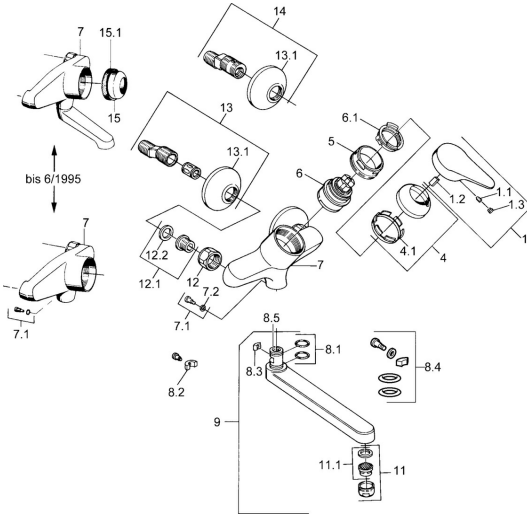

EAN: 4015474558434
static.hansa.com/01948103

Spare parts

SP01948102

	Name	Code
1	Lever, (-2004) Chrome	59901882
1.1	Screw, M5x8, SW2.5	59904755
1.2	Bushing	59904778
1.3	Plug, hot/cold	59906705
4	Covering cap Chrome	59906563
5	Eye screw, M50x1, SW45	59904775
6	Cartridge, 4.8 eco	59904601
6.1	Hot water limiter	59904759
7.1	Fixing screw, M6x12, AF2.5	59904804
9	Spout, L=235 Chrome	59910417
9	Spout, L=96 Chrome	59910419
9	Spout, L=170 Chrome	59911183
9	Spout, L=145 Chrome	59911380
11	Aerator, M24x1 Z Chrome	59906826
11.1	Aerator, M22/24, Z	59906830
12	Connection nut, G3/4, AF30	59902230
12.1	Seat, G1/2, L, WAF10	59904618
12.2	Retaining ring, 23.9x15.2x2	59902689
13	Eccentric, G3/4xG1/2 Chrome	59904793
13.1	Cover flange Chrome	59904796