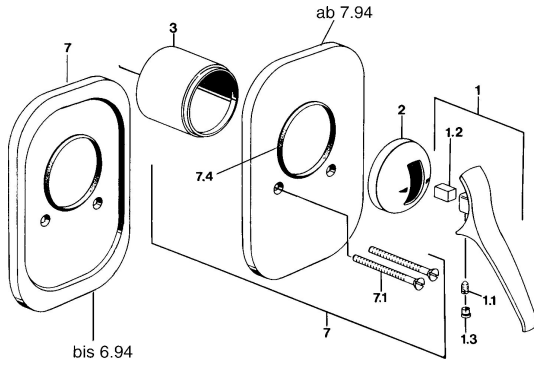

EAN: 4015474597341
static.hansa.com/01879101

Spare parts

SP01879102

	Name	Code
1.1	Screw, M5x8, SW2.5	59904755
1.2	Bushing	59904778
1.3	Plug, hot/cold	59906705
2	Covering cap Chrome Discontinued	59905867
3	Bushing Discontinued	59905875
7.1	Screw, M5x65 Chrome	59904847
7.2	Cover flange Chrome Discontinued	59911012