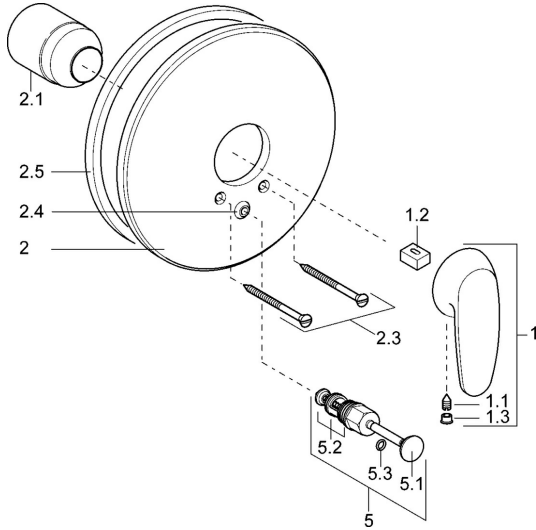

EAN: 4015474038684
static.hansa.com/01869104

Spare parts

SP01869104

	Name	Code
1	Lever	59913904
1.1	Screw, M5x8, SW2.5	59904755
1.2	Bushing	59904778
1.3	Plug, hot/cold	59906705
2	Cover plate, d 205 mm Chrome	59911967
2.1	Covering cap Chrome	59904820
2.3	Screw, M5x65 Chrome	59904847
2.4	Flow limiting cap	59904846
2.5	Rubber gasket	59912232
5	Diverter Chrome	59910900
5.2	Sealing kit	59904791
5.3	O-ring, d 4x1	59902331
N.I.	Raising kit, 20 mm	59904983