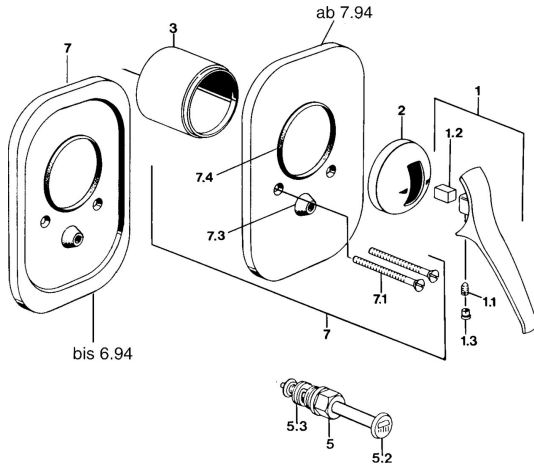

## Spare parts

### SP01869102

	Name	Code
1.1	Screw, M5x8, SW2.5	59904755
1.2	Bushing	59904778
1.3	Plug, hot/cold	59906705
2	Covering cap Chrome <b>Discontinued</b>	59905867
3	Bushing <b>Discontinued</b>	59905875
4.1	Flow limiting cap	59904846
5	Diverter Chrome	59910900
5.2	Push button Chrome	59904828
5.3	Sealing kit	59904791
6	Screw, M5x65 Chrome	59904847
7	Cover plate Chrome <b>Discontinued</b>	59911016