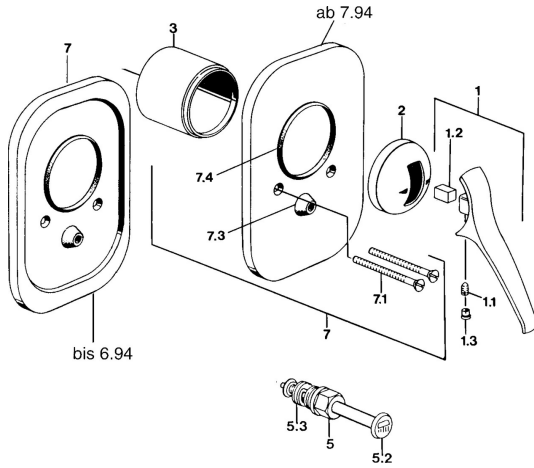

EAN: 4057304013867
static.hansa.com/01869101

Spare parts

SP01869102

	Name	Code
1.1	Screw, M5x8, SW2.5	59904755
1.2	Bushing	59904778
1.3	Plug, hot/cold	59906705
2	Covering cap Chrome Discontinued	59905867
3	Bushing Discontinued	59905875
4.1	Flow limiting cap	59904846
5	Diverter Chrome	59910900
5.2	Push button Chrome	59904828
5.3	Sealing kit	59904791
6	Screw, M5x65 Chrome	59904847
7	Cover plate Chrome Discontinued	59911016