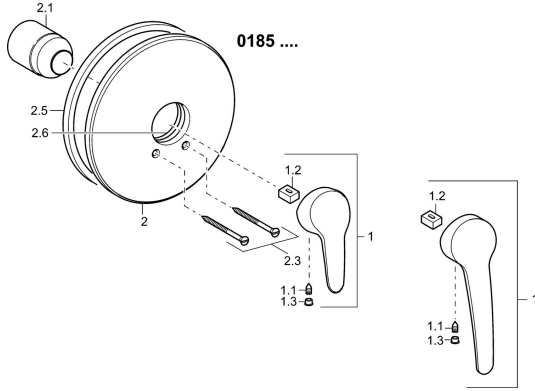

EAN: 4015474271456
static.hansa.com/01859183

Spare parts

SP01859183

	Name	Code
1	Lever, L=93 mm Chrome	01880083
1	Long lever, L=138 Chrome	01880076
1.1	Screw, M5x8, SW2.5	59904755
1.2	Bushing	59904778
1.3	Symbol plug Grey	59912112
2	Cover flange, d 205 mm Chrome	59911969
2.1	Covering cap Chrome	59904820
2.3	Screw, M5x65 Chrome	59904847
2.5	Rubber gasket	59912232
2.6	O-ring, 55x2	59912543
N.I.	Raising kit, 20 mm	59904983