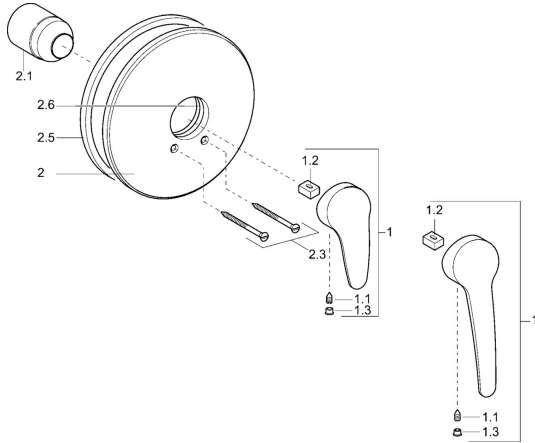

EAN: 4015474078314
static.hansa.com/01859176

Spare parts

SP01859173

	Name	Code
1	Long lever, L=138 Chrome	01880076
1	Lever, L=87 mm	59914195
1.1	Screw, M5x8, SW2.5	59904755
1.2	Bushing	59904778
1.3	Symbol plug Grey	59912112
2	Cover flange, d 205 mm Chrome	59911969
2.1	Covering cap Chrome	59904820
2.3	Screw, M5x65 Chrome	59904847
2.3	Screw, M5x65 White Discontinued	59906672
2.5	Rubber gasket	59912232
2.6	O-ring, 55x2	59912543
N.I.	Raising kit, 20 mm	59904983