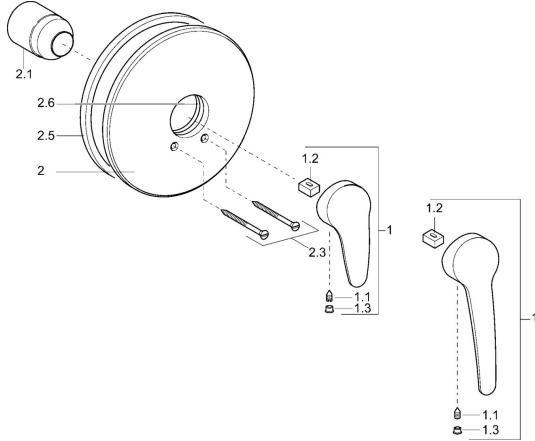

EAN: 4015474078246
static.hansa.com/01859173

Spare parts

SP01859173

	Name	Code
1	Long lever, L=138 Chrome	01880076
1	Lever, L=87 mm	59914195
1.1	Screw, M5x8, SW2.5	59904755
1.2	Bushing	59904778
1.3	Symbol plug Grey	59912112
2	Cover flange, d 205 mm Chrome	59911969
2.1	Covering cap Chrome	59904820
2.3	Screw, M5x65 Chrome	59904847
2.3	Screw, M5x65 White Discontinued	59906672
2.5	Rubber gasket	59912232
2.6	O-ring, 55x2	59912543
N.I.	Raising kit, 20 mm	59904983