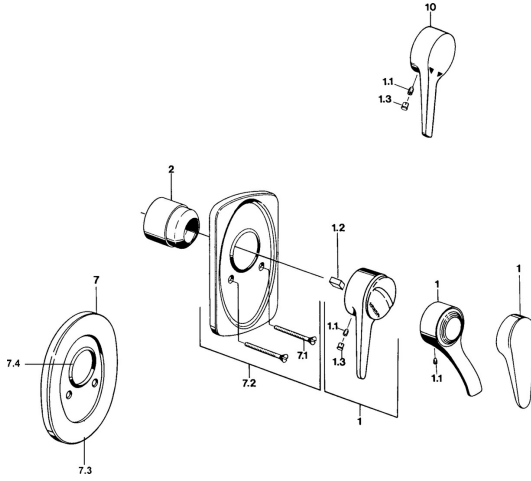

EAN: 4015474597235
static.hansa.com/01859106

Spare parts

SP01859102

	Name	Code
1	Lever White Discontinued	5990188282
1	Lever, (-2004) Chrome	59901882
1.1	Screw, M5x8, SW2.5	59904755
1.2	Bushing	59904778
1.3	Plug, hot/cold	59906705
2	Covering cap Chrome	59904820
2.5	Rubber gasket	59912232
5	Diverter White Discontinued	59910901
7	Cover flange Chrome Discontinued	59910662
7.1	Screw, M5x65 Chrome	59904847
7.1	Screw, M5x65 White Discontinued	59906672
7.1	Screw, M5x65 Gold Discontinued	59904849