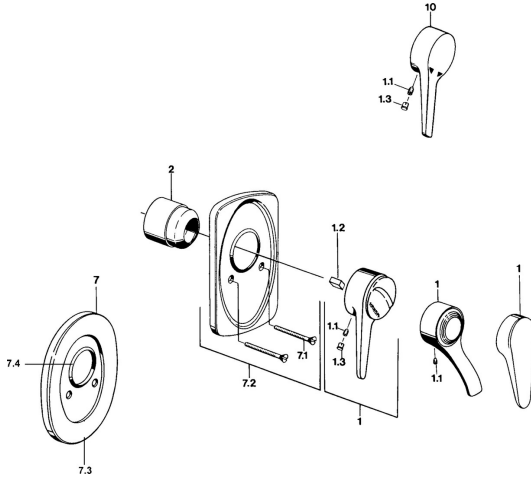

EAN: 4015474540880
static.hansa.com/0185910290

Spare parts

SP01859102

	Name	Code
1	Lever White Discontinued	5990188282
1	Lever, (-2004) Chrome	59901882
1.1	Screw, M5x8, SW2.5	59904755
1.2	Bushing	59904778
1.3	Plug, hot/cold	59906705
2	Covering cap Chrome	59904820
2.5	Rubber gasket	59912232
5	Diverter White Discontinued	59910901
7	Cover flange Chrome Discontinued	59910662
7.1	Screw, M5x65 Chrome	59904847
7.1	Screw, M5x65 White Discontinued	59906672
7.1	Screw, M5x65 Gold Discontinued	59904849