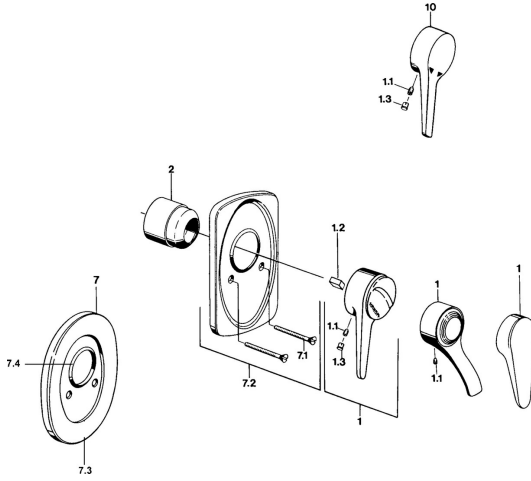

EAN: 4015474641013
static.hansa.com/0185910282

Spare parts

SP01859102

	Name	Code
1	Lever White Discontinued	5990188282
1	Lever, (-2004) Chrome	59901882
1.1	Screw, M5x8, SW2.5	59904755
1.2	Bushing	59904778
1.3	Plug, hot/cold	59906705
2	Covering cap Chrome	59904820
2.5	Rubber gasket	59912232
5	Diverter White Discontinued	59910901
7	Cover flange Chrome Discontinued	59910662
7.1	Screw, M5x65 Chrome	59904847
7.1	Screw, M5x65 White Discontinued	59906672
7.1	Screw, M5x65 Gold Discontinued	59904849