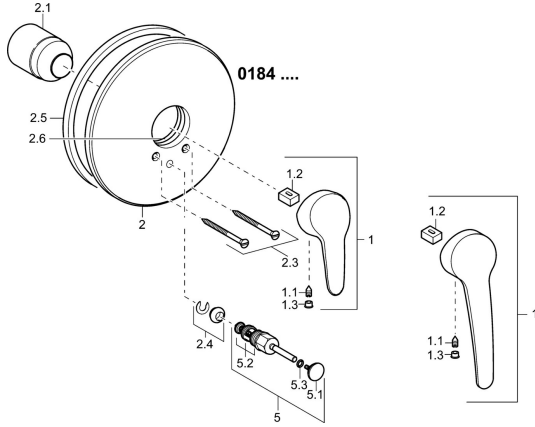

## Spare parts

### SP01849183

	Name	Code
1	Long lever, L=138 Chrome	01880076
1	Lever, L=93 mm Chrome	01880083
1.1	Screw, M5x8, SW2.5	59904755
1.2	Bushing	59904778
1.3	Symbol plug Grey	59912112
2	Cover plate, d 205 mm Chrome	59911967
2.1	Covering cap Chrome	59904820
2.3	Screw, M5x65 Chrome	59904847
2.4	Flow limiting cap	59904846
2.5	Rubber gasket	59912232
2.6	O-ring, 55x2	59912543
5	Diverter Chrome	59910900
5.1	Push button Chrome	59904828
5.2	Sealing kit	59904791
5.3	O-ring, d 4x1	59902331
N.I.	Raising kit, 20 mm	59904983