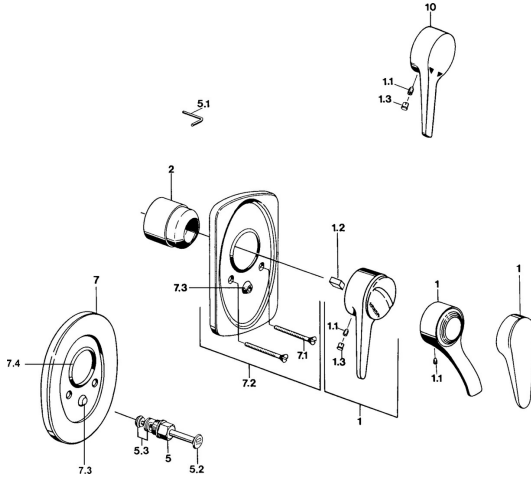

## Spare parts

### SP01849102

	Name	Code
1	Lever, (-2004) Chrome	59901882
1	Lever White <b>Discontinued</b>	5990188282
1.1	Screw, M5x8, SW2.5	59904755
1.2	Bushing	59904778
1.3	Plug, hot/cold	59906705
2	Covering cap Chrome	59904820
2.5	Rubber gasket	59912232
5	Diverter Gold <b>Discontinued</b>	59906392
5	Diverter White <b>Discontinued</b>	59910901
5	Diverter Chrome	59910900
5.2	Push button Chrome	59904828
5.3	Sealing kit	59904791
7.1	Screw, M5x65 Chrome	59904847
7.1	Screw, M5x65 White <b>Discontinued</b>	59906672
7.1	Screw, M5x65 Gold <b>Discontinued</b>	59904849
7.3	Flow limiting cap	59904846