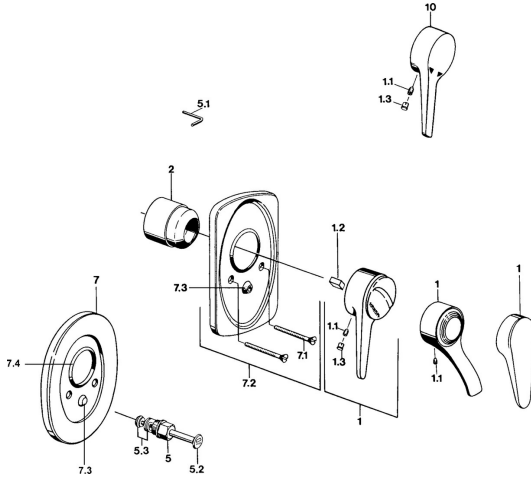

EAN: 4015474642508
static.hansa.com/01849102

Spare parts

SP01849102

	Name	Code
1	Lever, (-2004) Chrome	59901882
1	Lever White Discontinued	5990188282
1.1	Screw, M5x8, SW2.5	59904755
1.2	Bushing	59904778
1.3	Plug, hot/cold	59906705
2	Covering cap Chrome	59904820
2.5	Rubber gasket	59912232
5	Diverter Gold Discontinued	59906392
5	Diverter White Discontinued	59910901
5	Diverter Chrome	59910900
5.2	Push button Chrome	59904828
5.3	Sealing kit	59904791
7.1	Screw, M5x65 Chrome	59904847
7.1	Screw, M5x65 White Discontinued	59906672
7.1	Screw, M5x65 Gold Discontinued	59904849
7.3	Flow limiting cap	59904846