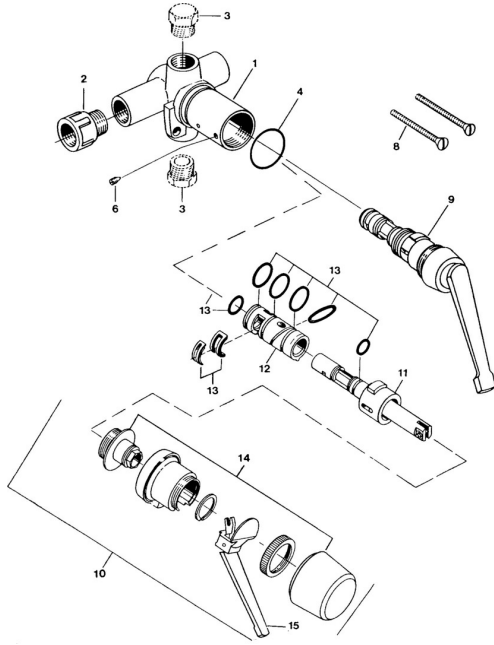

EAN: 4057304013843
static.hansa.com/01820101

Spare parts

SP01800101

	Name	Code
6	Screw, M4x4	59901027
9	Headpart	59901549
13	Washer set Discontinued	59905861
13	Sealing kit Discontinued	59906997