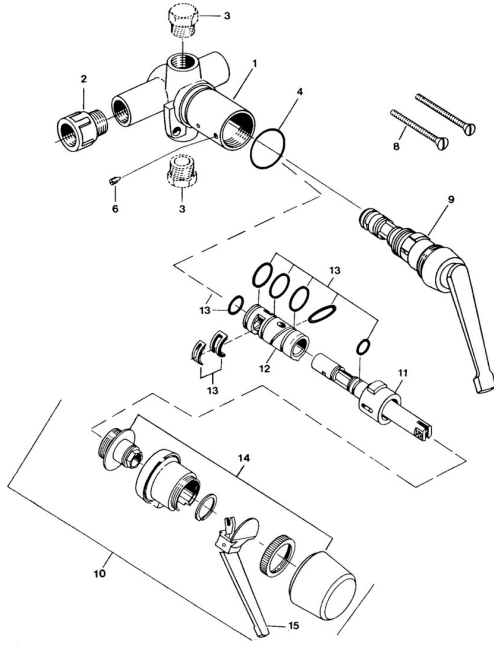

EAN: 4057304013836
static.hansa.com/01810101

Spare parts

SP01800101

	Name	Code
6	Screw, M4x4	59901027
9	Headpart	59901549
13	Washer set Discontinued	59905861
13	Sealing kit Discontinued	59906997