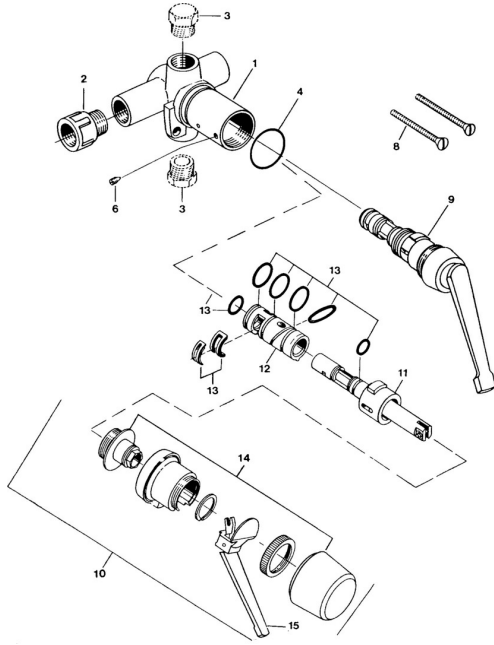

EAN: 4057304013850
static.hansa.com/01800101

Spare parts

SP01800101

	Name	Code
6	Screw, M4x4	59901027
9	Headpart	59901549
13	Washer set Discontinued	59905861
13	Sealing kit Discontinued	59906997