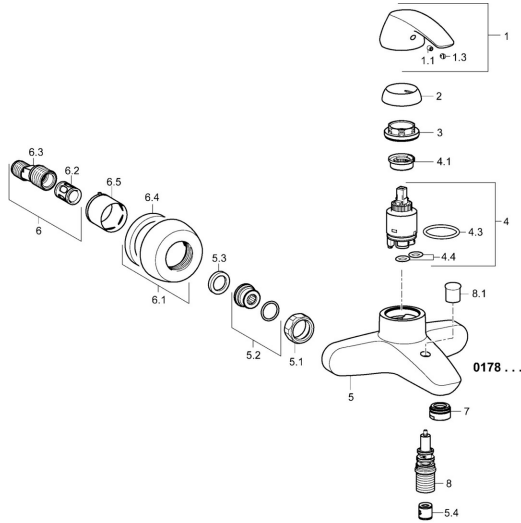

EAN: 4015474254343
static.hansa.com/01782174

Spare parts

SP01782174

	Name	Code
1	Lever Chrome	59913831
1.1	Screw, M5x8, SW2.5	59904755
1.3	Symbol plug Grey	59912112
2	Covering cap Chrome Discontinued	59912797
3	Fixing screw, M40x1, SW34	59913834
4	Cartridge, 3.5 Eco	59912324
4	Cartridge, 3.5 Classic	59913075
4.1	Temperature adjustment limiter	59912325
4.3	O-ring, d 28.24x2.62 Discontinued	59912590
4.4	O-ring, d 10.10x1.60 Discontinued	59905072
5.1	Connection nut, G3/4, AF30	59902230
5.2	Connector	59913400
5.3	Retaining ring, 23.9x15.2x2	59902689
5.4	Non-return valve	59905714
6.1	Cover flange Chrome	59912652
6.2	Silencer	59904792
6.3	Eccentric connector, G3/4xG1/2, DN15	59910254
6.5	Cover sleeve Chrome	59912651
7	Aerator, M24x1 C Chrome	59913401
8	Diverter	59912706
8.1	Diverter knob Chrome	59913402
N.I.	Key, SW30/34	59912108