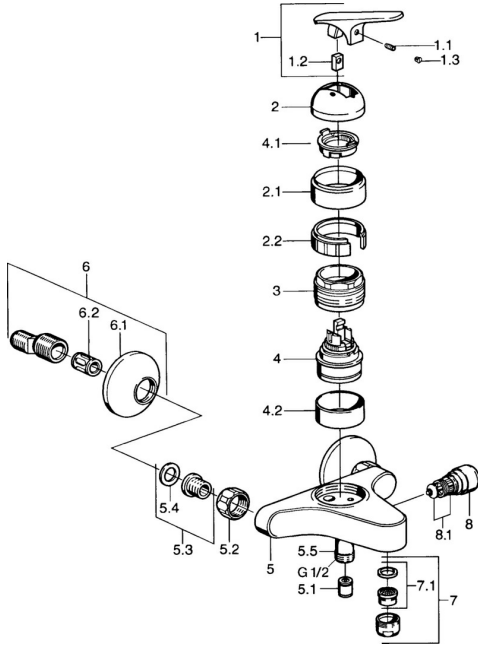

EAN: 4015474661721
static.hansa.com/01782112

Spare parts

SP01782102

	Name	Code
1.1	Screw, M5x8, SW2.5	59904755
1.2	Bushing	59904778
1.3	Plug, hot/cold	59906705
2	Covering cap Chrome Discontinued	59905867
2.1	Cover Chrome Discontinued	59911420
2.2	Holder Discontinued	59911421
3	Tightening nut, M52x1, AF45	59911161
4	Cartridge, 4.8 eco	59904601
4.1	Hot water limiter	59904759
4.2	Spacer sleeve Discontinued	59905871
5.1	Non-return valve	59905714
5.2	Connection nut, G3/4, AF30	59902230
5.3	Seat, G1/2, L, WAF10	59904618
5.4	Retaining ring, 23.9x15.2x2	59902689
5.5	Connector	59906277
6	Eccentric, G3/4xG1/2 Chrome	59904793
6.1	Cover flange Chrome	59904796
6.2	Silencer	59904792
7	Aerator, M24x1 B Chrome	59905872
7.1	Aerator, M22/M24	59905873
8	Diverter Chrome	59910803
8.1	Sealing kit	59904791