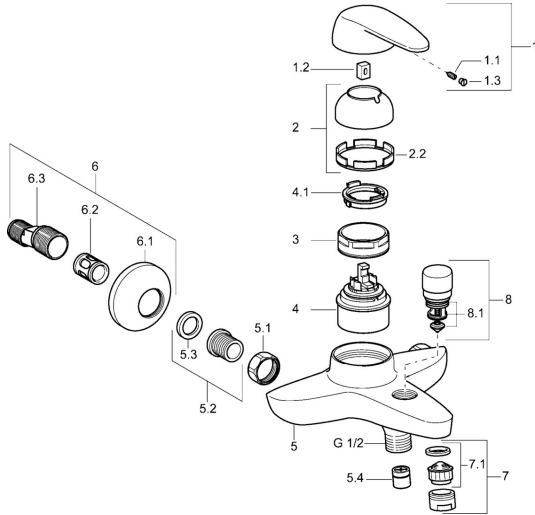

EAN: 4015474058729
static.hansa.com/01782104

Spare parts

SP01782104

	Name	Code
1	Lever	59913904
1.1	Screw, M5x8, SW2.5	59904755
1.2	Bushing	59904778
1.3	Plug, hot/cold	59906705
2	Covering cap Chrome	59906563
2.2	Fixing sleeve	59906695
3	Eye screw, M50x1, SW45	59904775
4	Cartridge, 4.8 eco	59904601
4.1	Hot water limiter	59904759
5.1	Connection nut, G3/4, AF30	59902230
5.2	Seat, G1/2, L, WAF10	59904618
5.3	Retaining ring, 23.9x15.2x2	59902689
5.4	Non-return valve	59905714
6	Eccentric, G3/4xG1/2 Chrome	59904793
6.1	Cover flange Chrome	59904796
6.2	Silencer	59904792
6.3	Eccentric connector, G3/4xG1/2, DN15	59910254
7	Aerator, M24x1 B Chrome	59905872
7.1	Aerator, M22/M24	59905873
8	Diverter Chrome	59910803
8.1	Sealing kit	59904791